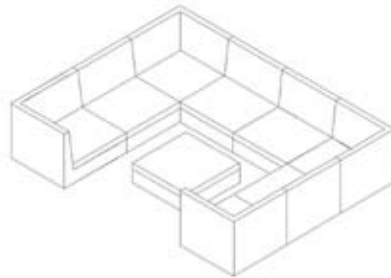

Delmar Modular - Round Corner
Art No. 660472
W 45.28 x D 45.28 x H 27.17 inches
W 115 x D 115 x H 69 cm

DELMAR

CONFIGURATION

EXAMPLES

domus ventures

Alternative 1

Alternative 5

Alternative 2