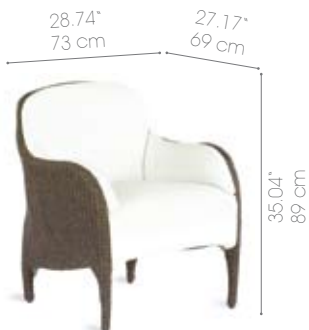

Luxor Single Sunlounger
Art No. 660313
W 87.40 x D 40.16 x H 19.29/36.22 inches
W 222 x D 102 x H 49/92 cm

LUXOR

Bark

Marina Cream

Luxor Dining Armchair
 Art No. 650350
 W 28.74 x D 27.17 x H 35.04 inches
 W 73 x D 69 x H 89 cm