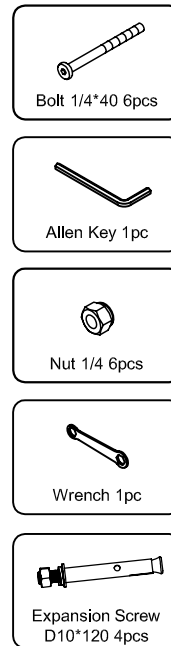

VARIO LITE POSTS H184

VARIO LITE END POST H184

Accessories included:

Vario Lite End Post H184
Art. No. 680168
W 5.91 x D 5.91 x H 72.44 inches
W 15 x D 15 x H 184 cm

VARIO LITE MID POST H184

Accessories included: