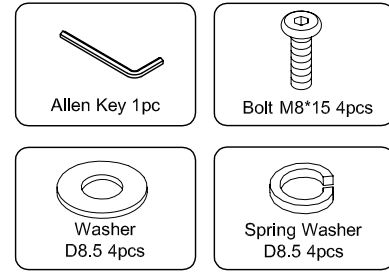

Accessories included:

VARIO LITE POSTS

- Made from 1.5 mm powder coated aluminum.
- Post options available in two heights:
  - Vario Lite End Post H184
  - Vario Lite Mid Post H184
  - Vario Lite Corner Post H184
- Installation accessories included.
- Bolts and nuts are stainless steel.