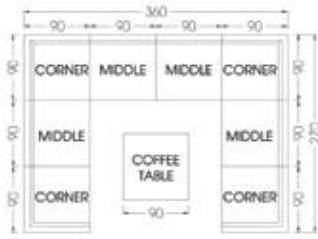

Delmar Modular - Round Corner
Art No. 660472
W 45.28 x D 45.28 x H 27.17 inches
W 115 x D 115 x H 69 cm

DELMAR

CONFIGURATION

EXAMPLES

domus ventures

Alternative 1

Alternative 5

Alternative 2