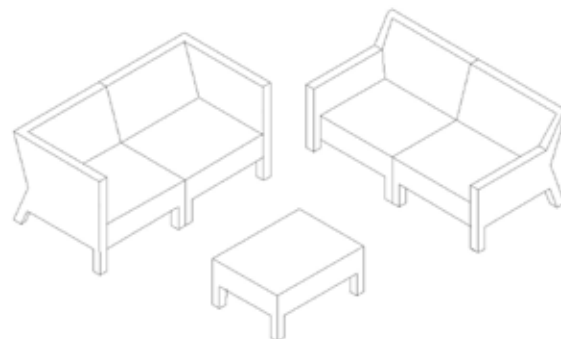

Alternative 3