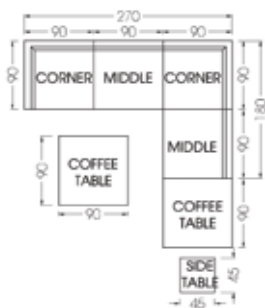

Delmar Modular - Round Corner
Art No. 660472
W 45.28 x D 45.28 x H 27.17 inches
W 115 x D 115 x H 69 cm

DELMAR

CONFIGURATION

EXAMPLES

domus ventures

Alternative 1

Alternative 5

Alternative 2