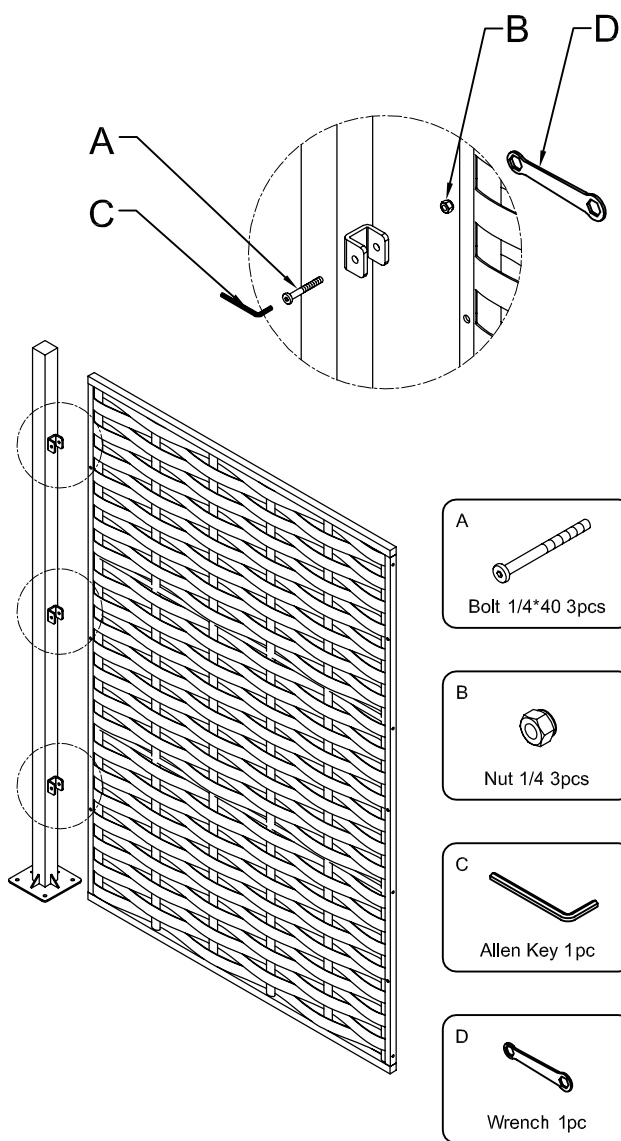

VARIO LITE

1

VARIO LITE END POST H184