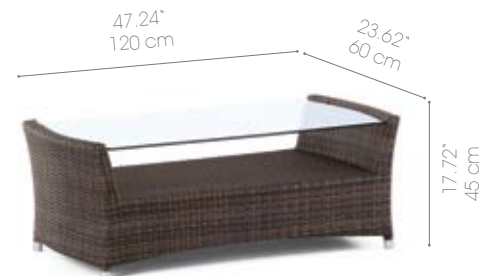

Magra Coffee Table 120x60
Art No. 670581
W 47.24 x D 23.62 x H 17.72 inches
W 120 x D 60 x H 45 cm