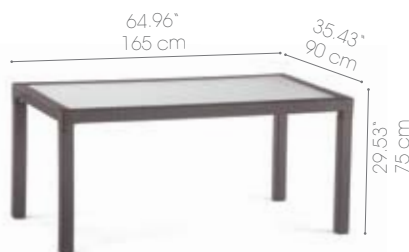

BRISBANE

Brisbane Stackable Armchair
 Art No. 653229
 W 22.05 x D 23.62 x H 36.61 inches
 W 56 x D 60 x H 93 cm

Brisbane Stackable Chair
 Art No. 653316
 W 20.47 x D 23.62 x H 36.61 inches
 W 52 x D 60 x H 93 cm

Brisbane 2-Seater Bench
 Art No. 663325
 W 50.79 x D 23.62 x H 36.61 inches
 W 129 x D 60 x H 93 cm

Coffee

SDP Ivory

Brisbane (Verona) Square Dining Table 90x90
 Art No. 670162
 W 35.43 x D 35.43 x H 29.53 inches
 W 90 x D 90 x H 75 cm

Brisbane (Verona) Rectangular Dining Table 165x90
 Art No. 670237
 W 64.96 x D 35.43 x H 29.53 inches
 W 165 x D 90 x H 75 cm

DALLAS

Dallas Stackable Armchair
 Art No. 650283
 W 24.80 x D 25.98 x H 34.06 inches
 W 63 x D 66 x H 86.50 cm