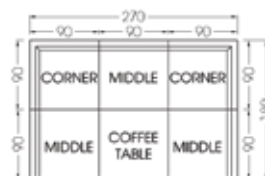

Alternative 6

Alternative 3

Alternative 7

Alternative 4

Stainless steel connectors* prevent modular from shifting during usage and keeps your combination neatly in place.

*Sold separately

Connector (round wicker)
 Art No. 4410055A
 W31.5 x D 17.72 x H 15.75 inches
 W 80 x D 45 x H 40 cm