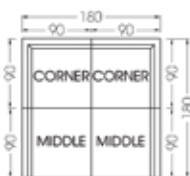

Alternative 3