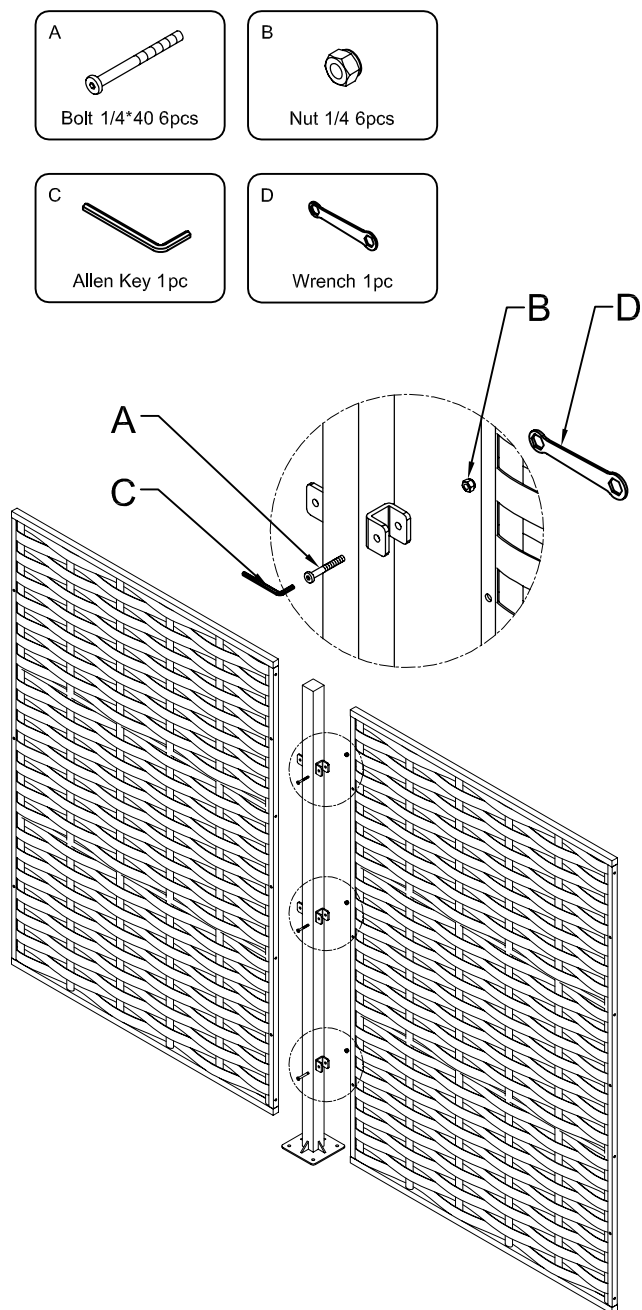

2

VARIO LITE MID POST H184