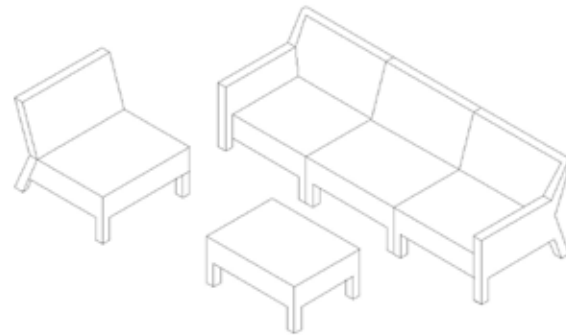

LUXOR

CONFIGURATION

EXAMPLES

domus ventures

Alternative 1