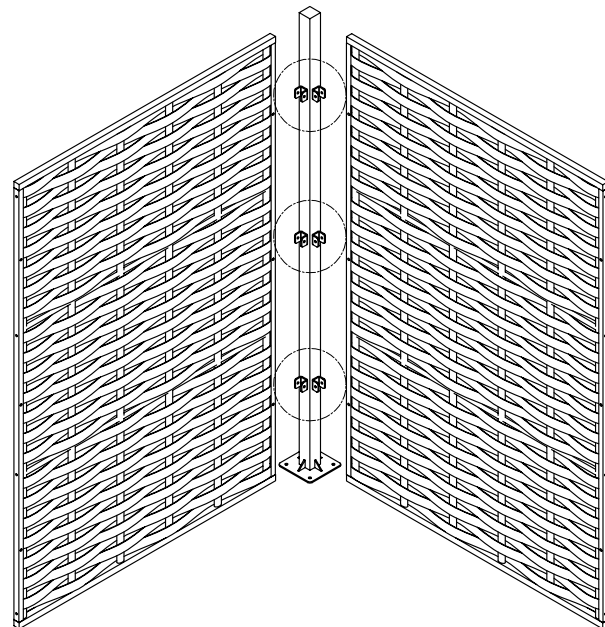

domus ventures

3

VARIO LITE CORNER POST H184