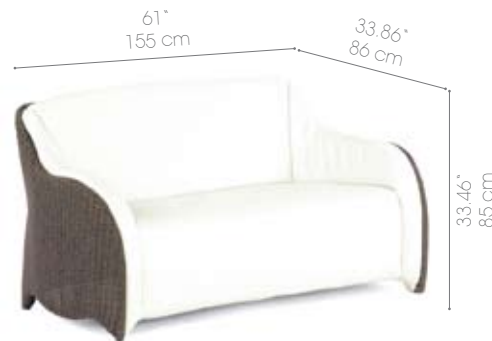

domus ventures

LUXOR

Our fondness for the highest quality materials is evident in our creations.

Luxor series is skillfully upholstered using MarinaPLUS - an outdoor synthetic leather commonly used on yachts for its durability to withstand various weather condition out at the open sea. Woven in all-weather resin wicker over a lightweight, durable aluminum frame; Luxor is your answer to optimum comfort and elegance.

Bark

Marina Cream