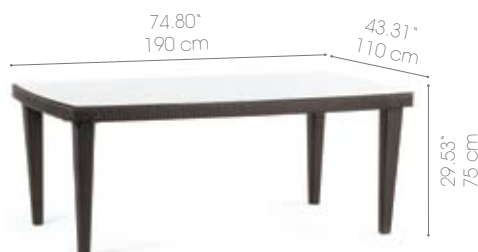

domus ventures

BARRIO

Praline

SDP Ivory