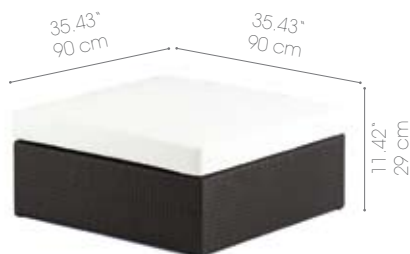

Delmar Modular - Coffee Table 90x90 with Glass and Cushion
Art No. 670413-1
W 35.43 x D 35.43 x H 11.42 inches
W 90 x D 90 x H 29 cm