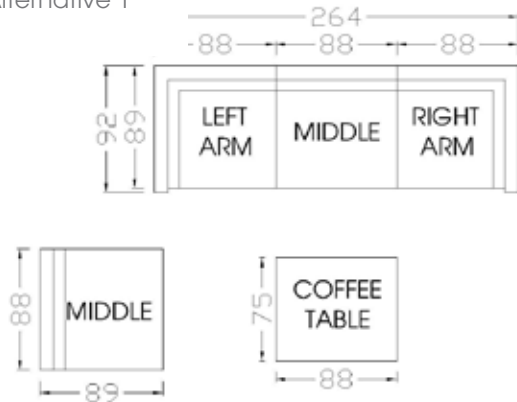

LUXOR

CONFIGURATION

EXAMPLES

domus ventures

Alternative 1