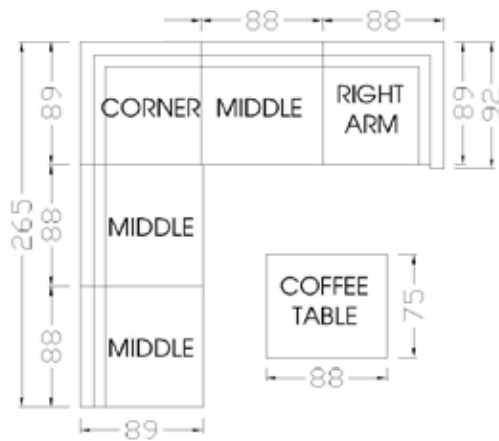

Alternative 2