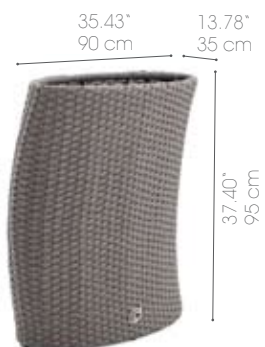

VELESO PLANTER

Mocha

Veleso Modular Planter
Art No. 680199
W 35.43 x D 13.78 x H 37.40 inches
W 90 x D 35 x H 95 cm