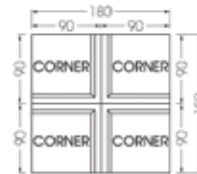

Delmar Modular - Round Corner
Art No. 660472
W 45.28 x D 45.28 x H 27.17 inches
W 115 x D 115 x H 69 cm

DELMAR

CONFIGURATION

EXAMPLES

domus ventures

Alternative 1

Alternative 5

Alternative 2