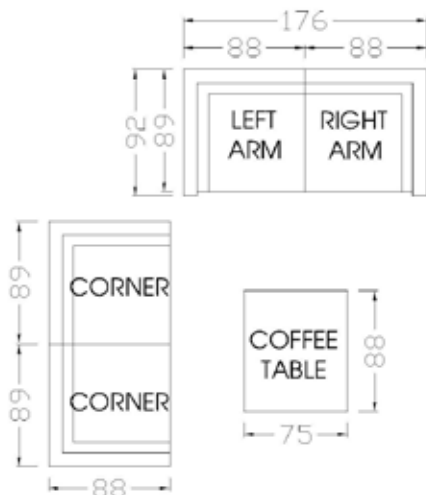

Alternative 3