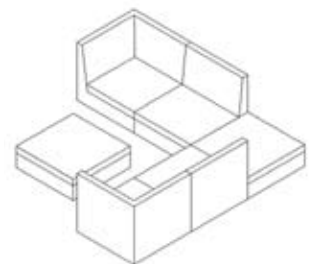

Alternative 7